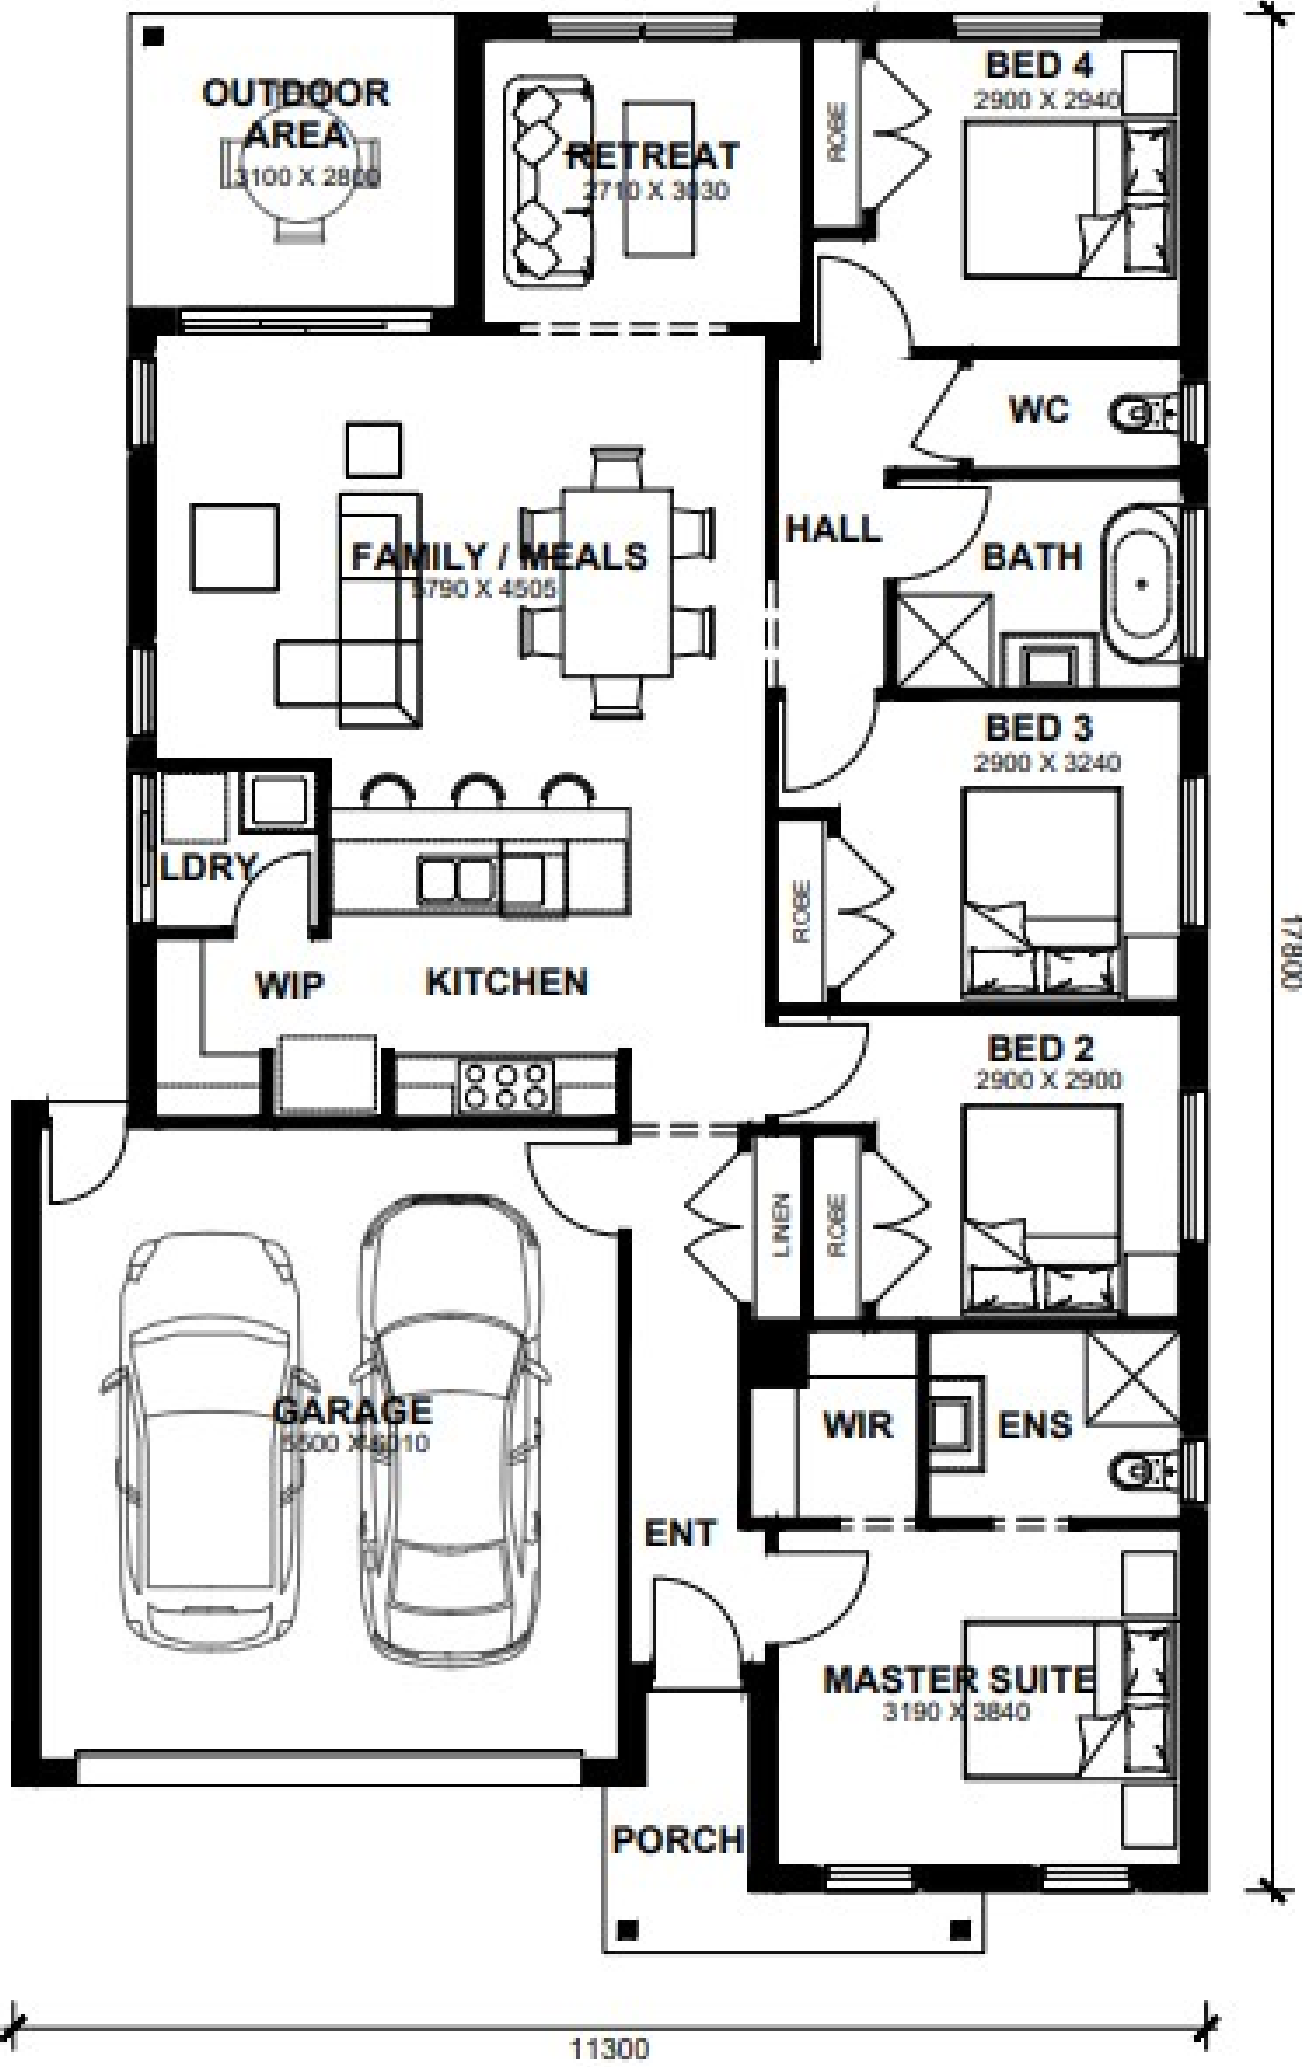

## Riverton 20

Hamilton Natural Facade

# \$611,662

Lot 1211 Dome Street  
Melton South (Maplewood Estate)

<b>Lot Size:</b> 350m <sup>2</sup>	<b>House Size:</b> 20.06sq
<b>Lot Price:</b> \$325,000	<b>House Price:</b> \$286,662

### PACKAGE INCLUSIONS :

- Led Downlights throughout the House
- Double Glazed Windows.
- 2590mm High Ceilings Throughout.
- Ducted Heating & Evap Cooling throughout house
- Feature Cabinetry To Kitchen and Bathrooms.
- Glazed Porcelain Tiles To All Wet Areas (Including Showerbase).
- Site Costs Included (Subject to T&C's).
- Soft Closing Drawers & Doors To All Cabinets.
- 900mm Appliances to Kitchen
- Coloured Concrete Driveway
- Dishwasher
- Laminated Timber Flooring to Living Areas & Carpets to Bedrooms
- Aston Homes \$20K Discount Applied - Terms & Conditions Apply

11300

17900