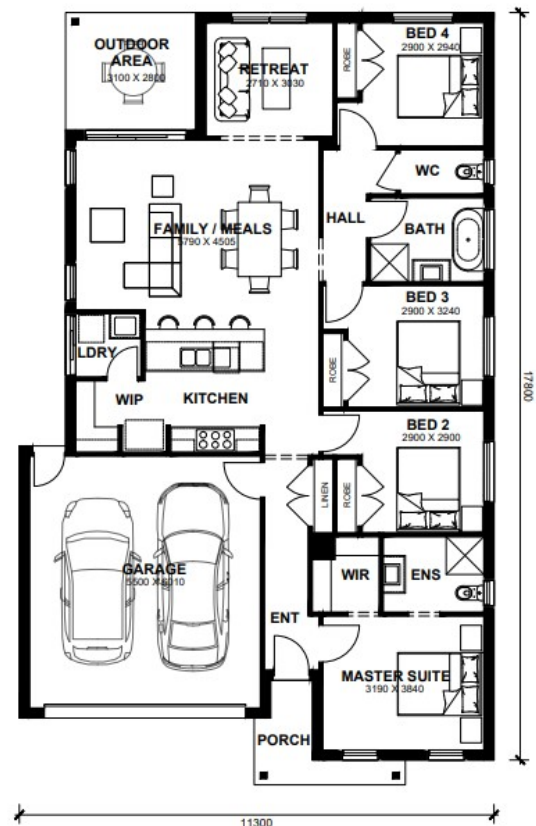

FOR ILLUSTRATION PURPOSES ONLY

## Riverton 20

Hamilton Natural Facade

# \$611,662

Lot 1211 Dome Street  
Melton South (Maplewood Estate)

<b>Lot Size:</b> 350m <sup>2</sup>	<b>House Size:</b> 20.06sq
<b>Lot Price:</b> \$325,000	<b>House Price:</b> \$286,662

### PACKAGE INCLUSIONS :

- Led Downlights throughout the House
- Double Glazed Windows.
- 2590mm High Ceilings Throughout.
- Ducted Heating & Evap Cooling throughout house
- Feature Cabinetry To Kitchen and Bathrooms.
- Glazed Porcelain Tiles To All Wet Areas (Including Showerbase).
- Site Costs Included (Subject to T&C's).
- Soft Closing Drawers & Doors To All Cabinets.
- 900mm Appliances to Kitchen
- Coloured Concrete Driveway
- Dishwasher
- Laminated Timber Flooring to Living Areas & Carpets to Bedrooms
- Aston Homes \$20K Discount Applied - Terms & Conditions Apply