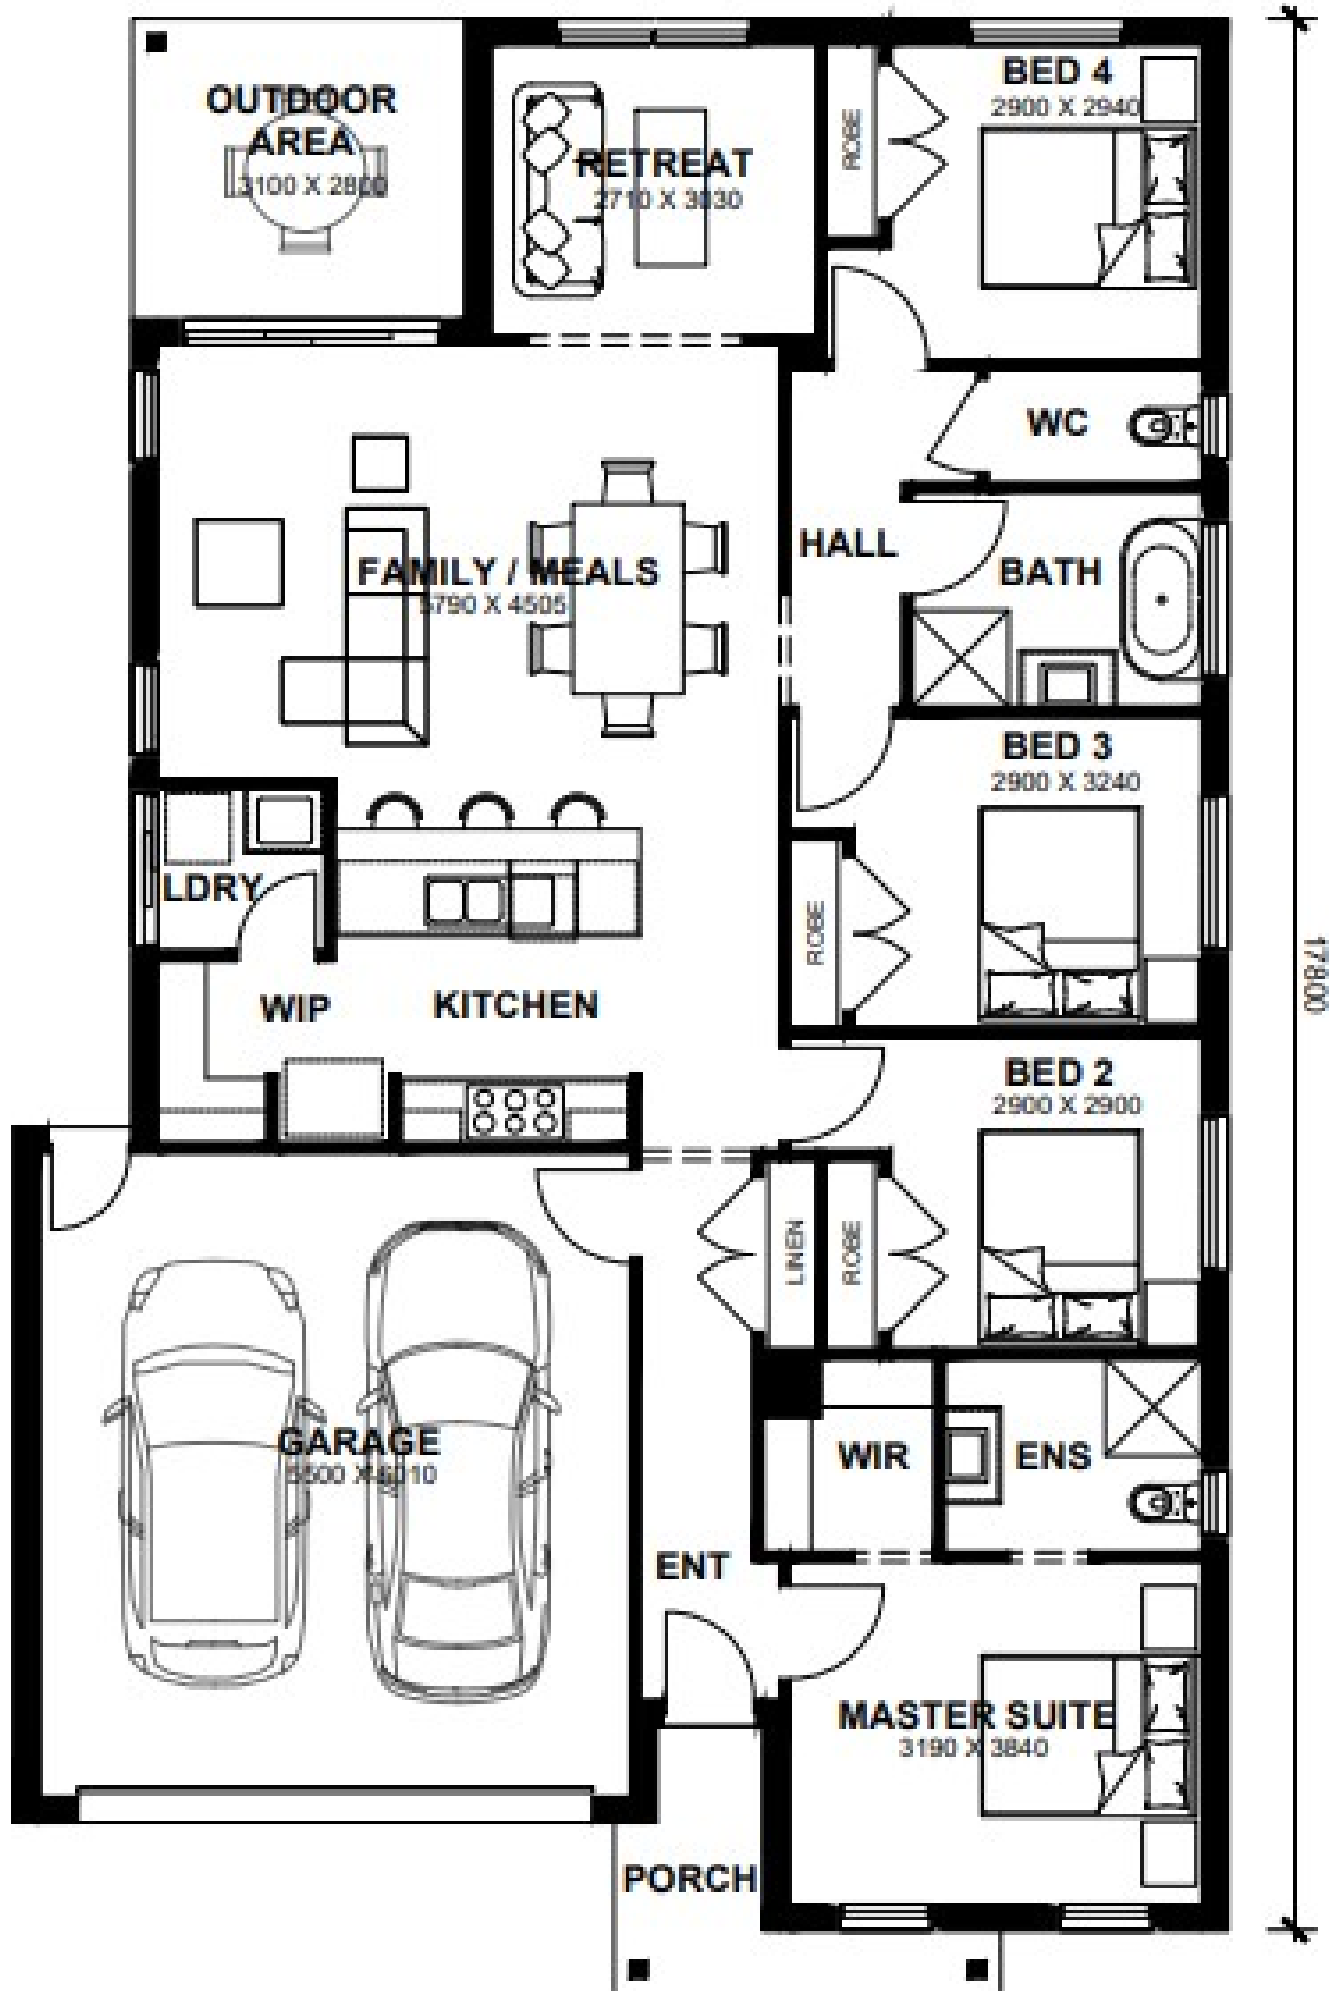

FOR ILLUSTRATION PURPOSES ONLY

Riverton 20

Hamilton Gable Facade

\$691,250

Lot 133 Ingwe Drive
Tarnait (Kinship Estate)

Lot Size:	350m ²	House Size:	20.06sq
Lot Price:	\$404,000	House Price:	\$287,250

PACKAGE INCLUSIONS :

- Double Glazed Windows.
- 20mm Stone Benchtops Throughout.
- 22.5 Degree Roof Pitch.
- 2590mm High Ceilings Throughout.
- LED Tri-Colour Downlights Throughout.
- Glazed Porcelain Tiles To All Wet Areas (Including Showerbase).
- Soft Closing Drawers & Doors To All Cabinets.
- Tile Splashback To Kitchen.
- Heating & Cooling
- AMAZING 4.8 STARS ON PRODUCT REVIEW