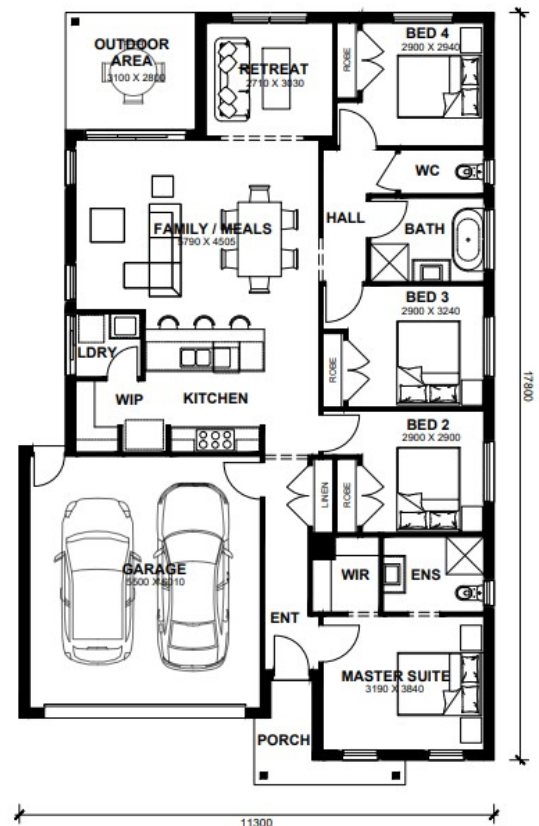

FOR ILLUSTRATION PURPOSES ONLY

Riverton 20

Hamilton Gable Facade

\$691,250

Lot 133 Ingwe Drive
Tarnait (Kinship Estate)

Lot Size:	350m ²	House Size:	20.06sq
Lot Price:	\$404,000	House Price:	\$287,250

PACKAGE INCLUSIONS :

- Double Glazed Windows.
- 20mm Stone Benchtops Throughout.
- 22.5 Degree Roof Pitch.
- 2590mm High Ceilings Throughout.
- LED Tri-Colour Downlights Throughout.
- Glazed Porcelain Tiles To All Wet Areas (Including Showerbase).
- Soft Closing Drawers & Doors To All Cabinets.
- Tile Splashback To Kitchen.
- Heating & Cooling
- AMAZING 4.8 STARS ON PRODUCT REVIEW