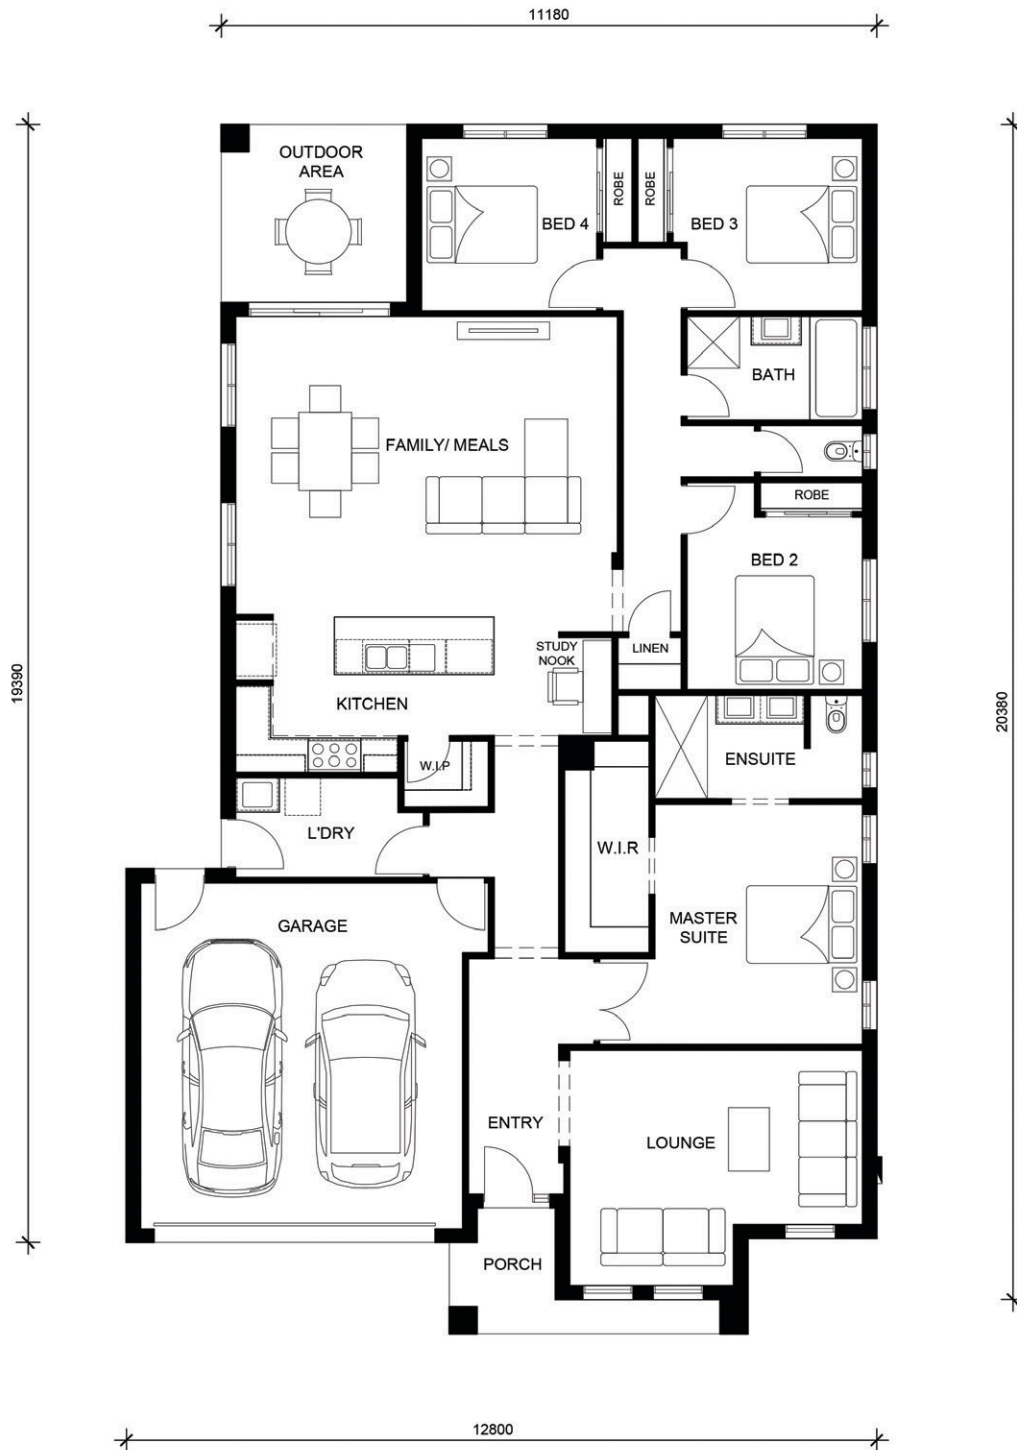

ALBANY 25

LOT WIDTH 14m⁺ LOT DEPTH 28m⁺

TOTAL AREAS

FAMILY / MEALS	6520mm x 5210mm	LOUNGE	5000mm x 3030mm / 4090mm	TOTAL	235.17m ²	25.31sq
MASTER SUITE	3550mm x 4170mm	OUTDOOR AREA	3170mm x 3090mm			
BED 2	3000mm x 3000mm	GARAGE	5500mm x 6010mm	EXTERIOR LENGTH		20,380
BED 3	3000mm x 3000mm			EXTERIOR WIDTH		12,800
BED 4	3000mm x 3000mm					

House size on brochure is based on Monsanto facade. Size may vary dependant on facade. Please refer to working drawings for complete dimensions.