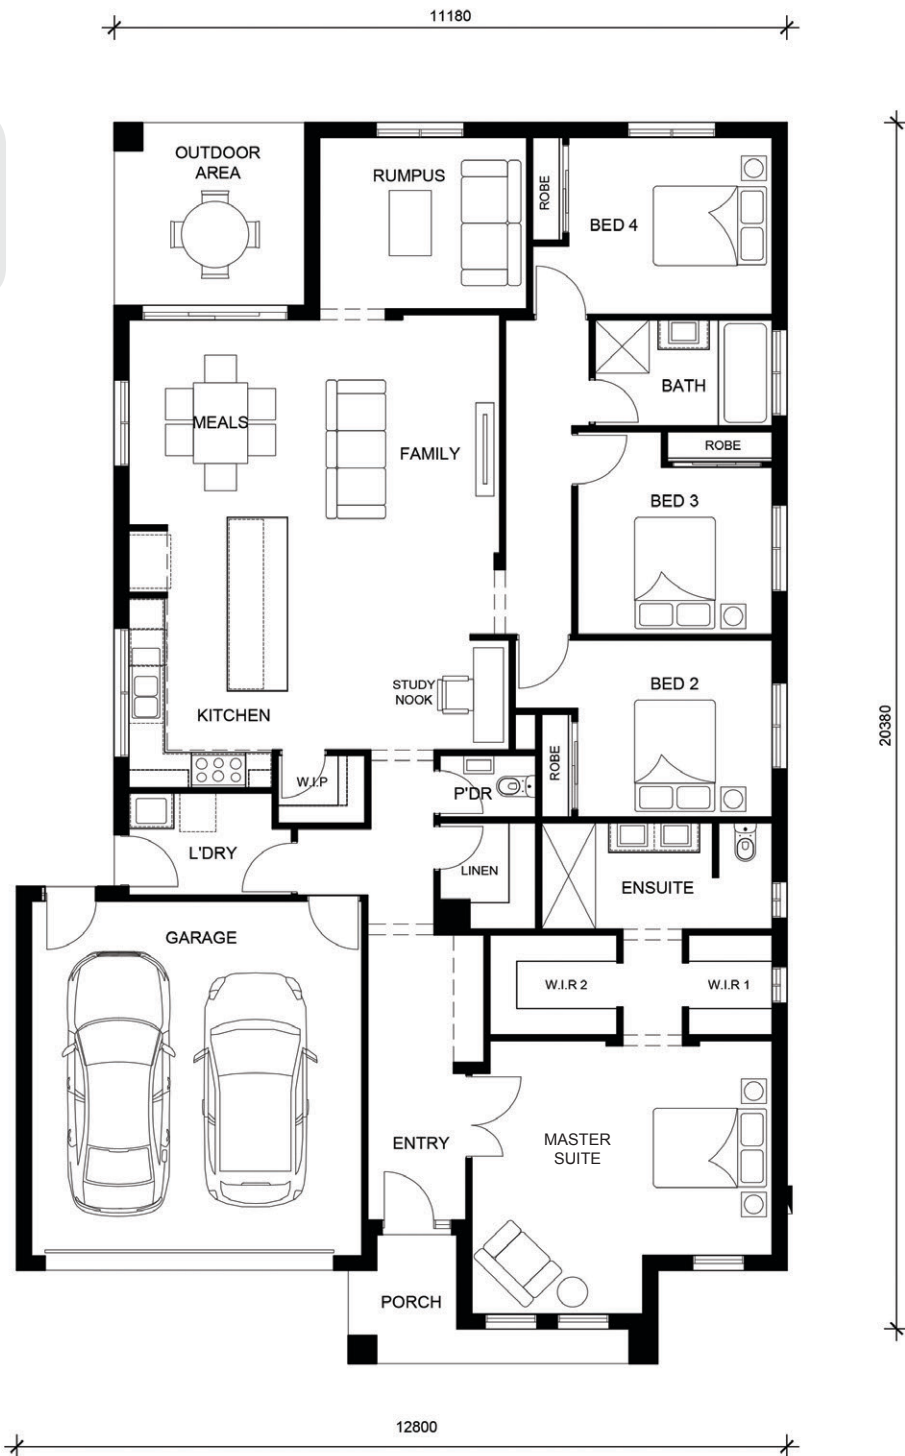

HOUSTON 25

LOT WIDTH 14m⁺ LOT DEPTH 28m⁺

ON DISPLAY
 NEWGATE ESTATE
 49 Lionsgate Crescent
 Tarneit VIC

TOTAL AREAS

FAMILY	3530mm x 4310mm	BED 4	3390mm x 3000mm	TOTAL	235.38m ²	25.34sq
MEALS	3170mm x 3340mm	RUMPUS	3450mm x 2910mm	EXTERIOR LENGTH		20,380
MASTER SUITE	5000mm x 3630mm	OUTDOOR AREA	3170mm x 3090mm	EXTERIOR WIDTH		12,800
BED 2	3240mm x 3000mm	GARAGE	5500mm x 6010mm			
BED 3	3240mm x 2830mm					

House size on brochure is based on Monsanto facade. Size may vary dependant on facade. Please refer to working drawings for complete dimensions.

everyday

NEW HOME COLLECTION

For all the latest information on Aston Homes visit our website www.astonhomes.com.au
or call us on **1300 06 09 08** with any queries.